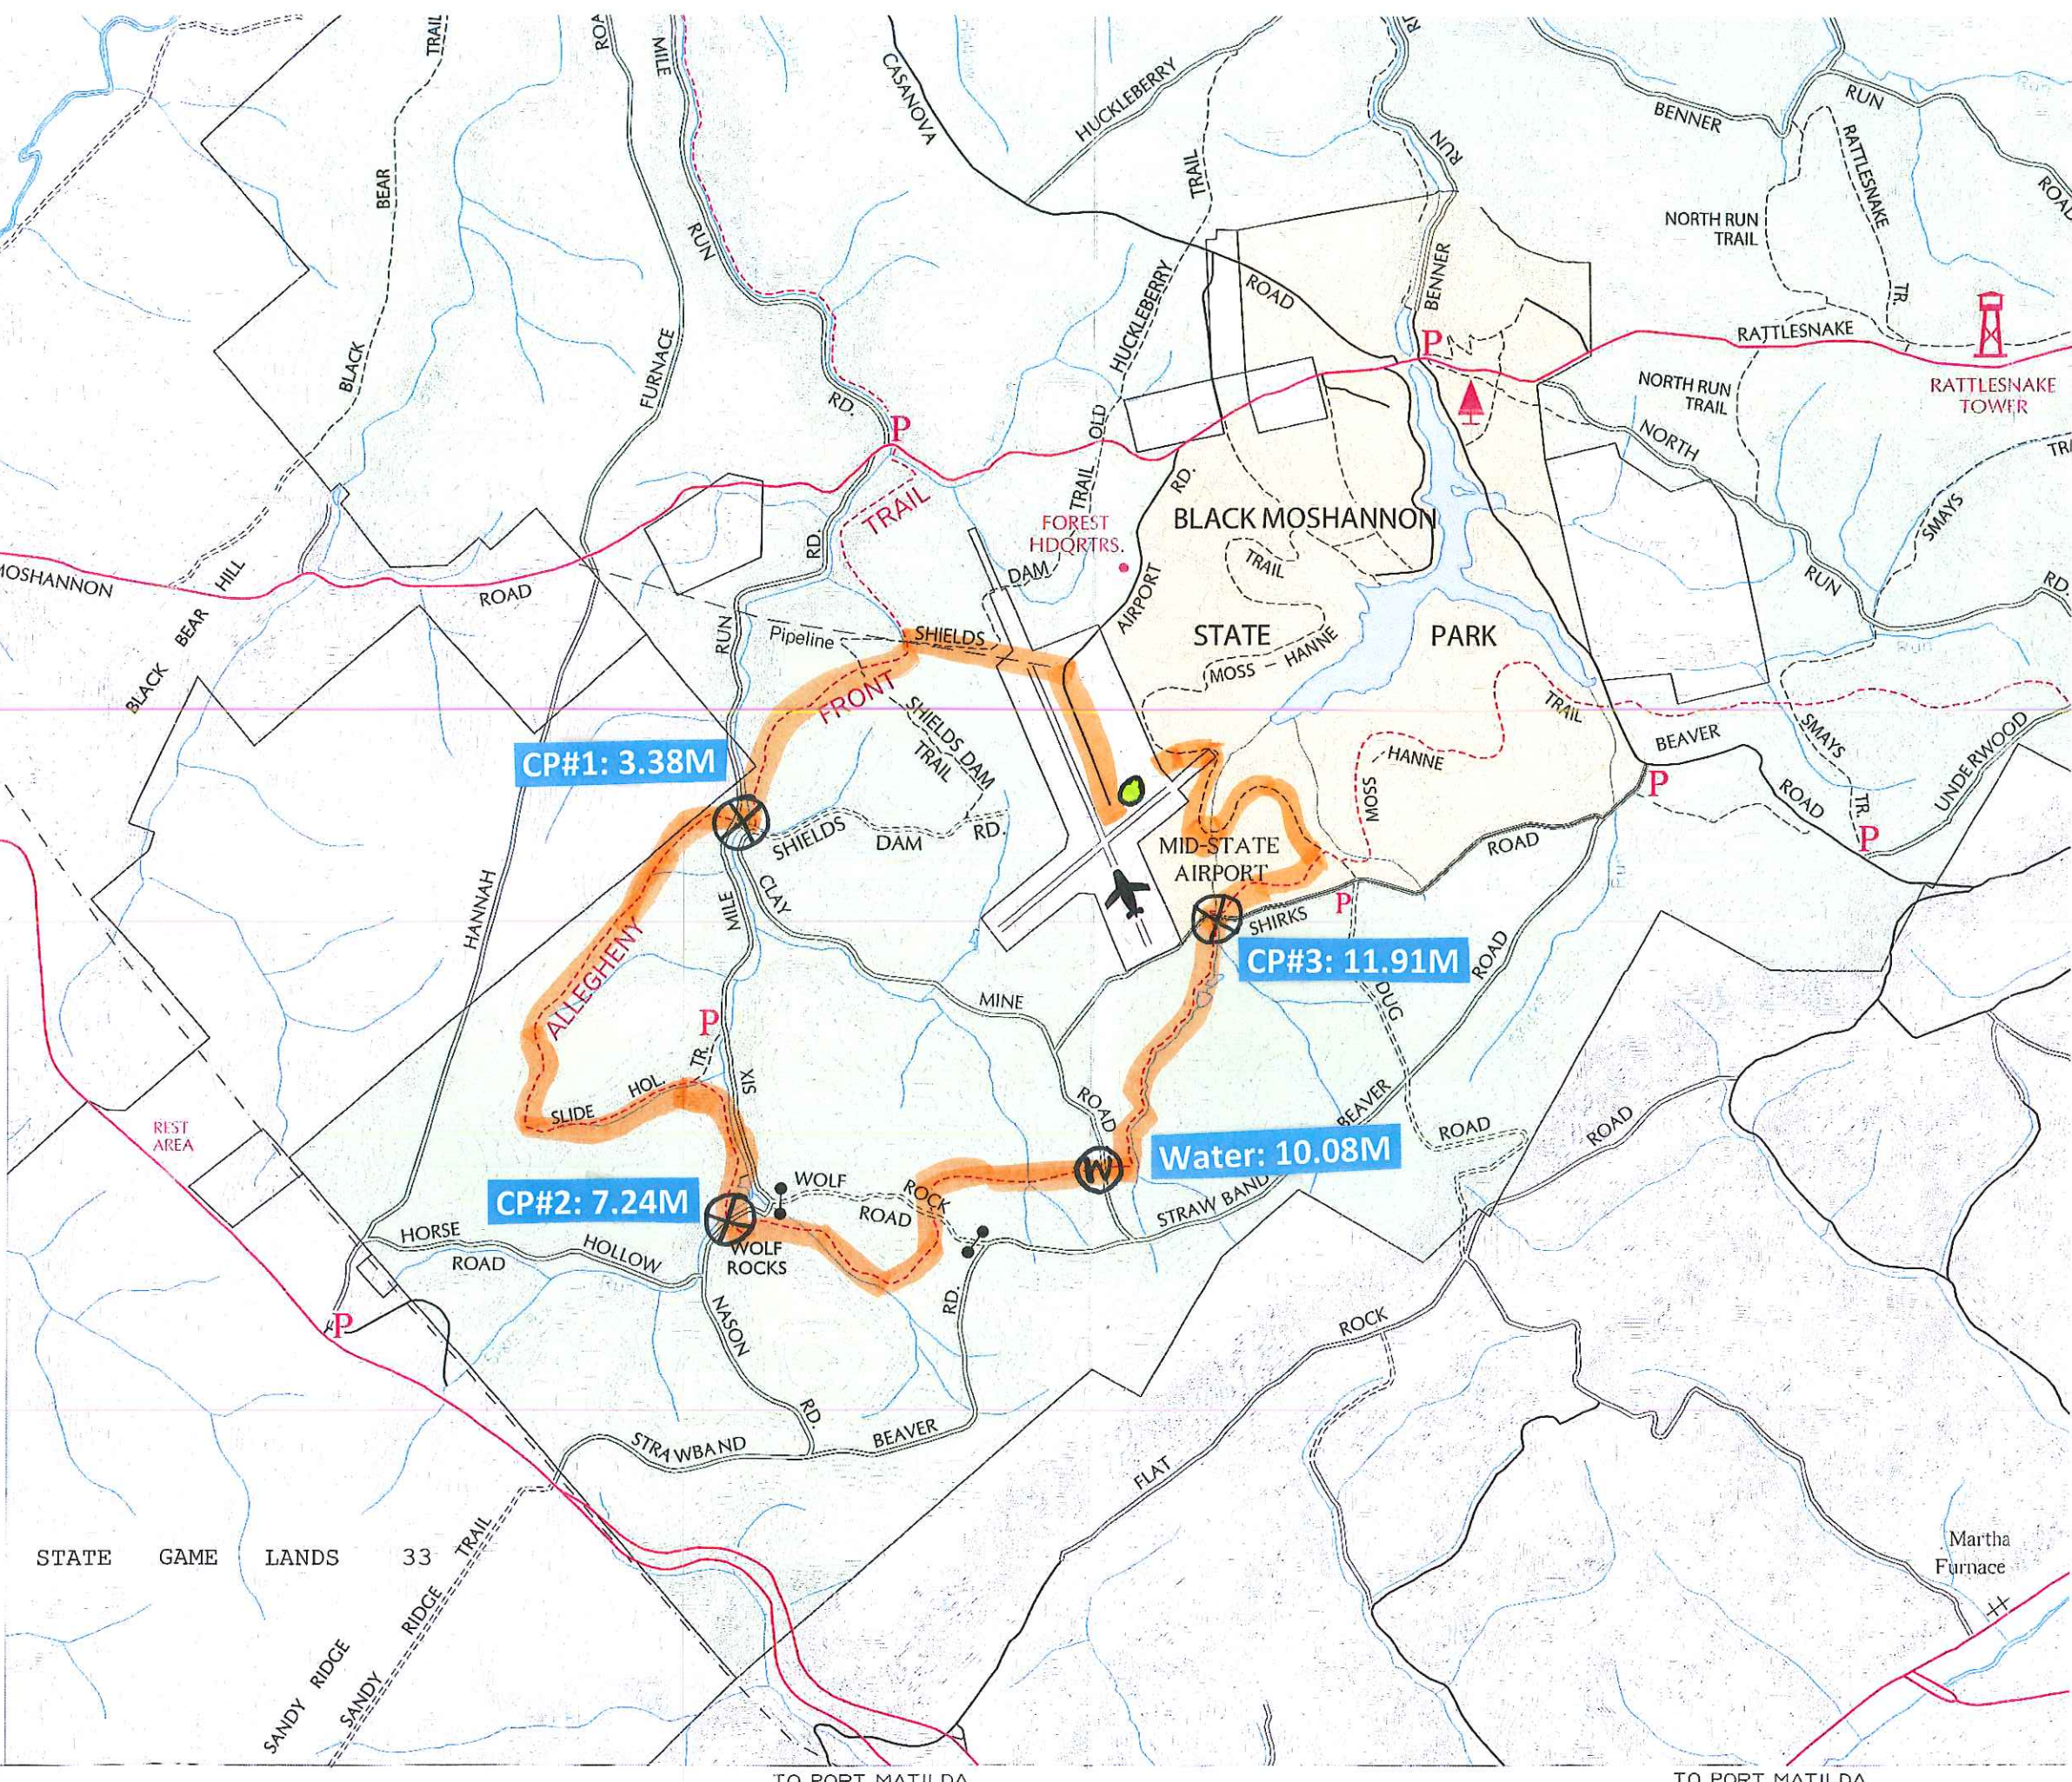

# Allegheny Front Trail Run

## HEMLOCK HALF MARATHON

-  Checkpoint/Aid Station
-  Start/Finish

Note: In case of rainy season, an alternate course may be used, at discretion of DCNR.

### LEGEND

-  MOSHANNON STATE FOREST
-  STATE PARK LANDS
-  STATE GAME LANDS
-  ALLEGHENY FRONT TRAIL
-  CROSS-COUNTRY SKI TRAILS
-  OTHER TRAILS
-  FEDERAL OR STATE HIGHWAY
-  HARD SURFACE ROAD
-  DIRT ROAD
-  DRIVABLE TRAIL
-  P PARKING
-  VISTA

SCALE: 1" = APPROX. 3/4 MILE

TO WALLACE TOWN AND CLEARFIELD

TO OSCEOLA MILLS

TO PORT MATILDA

TO PORT MATILDA